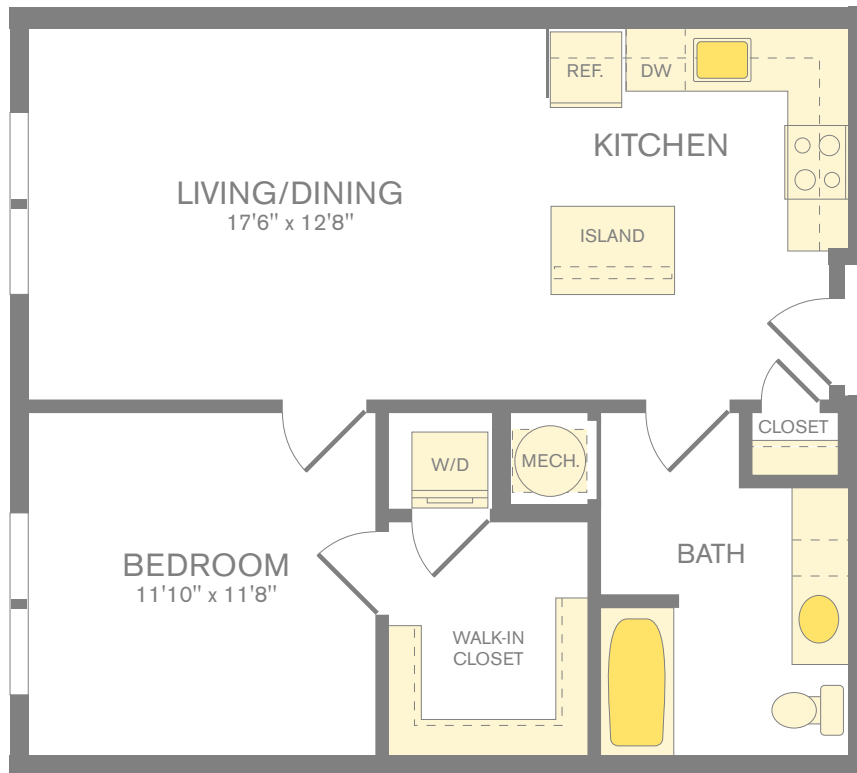

CASTLE

A4

1-BED \ 721 SQ. FT.

APT. # _____

AVAILABLE ON _____

PRICE _____

Square footage displayed is approximate and may vary slightly. Rental rates, availability, lease terms, deposits, apartment features and specials are subject to change without notice. Details and dimensions may differ from actual plans.